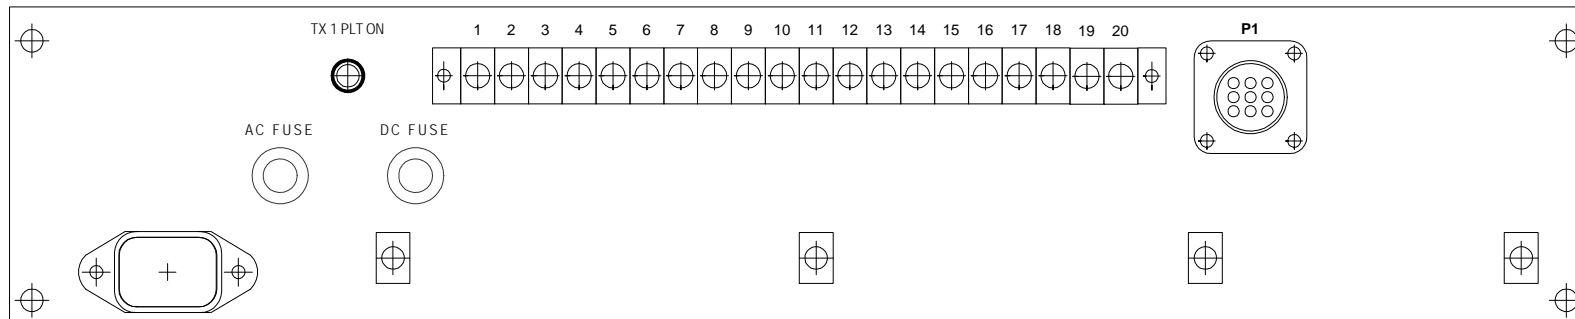

TUNWALL RADIO TRC-1 SINGLE SWITCH FM CONTROLLER

Height
2 RU
(3.5")

Depth
10"

For 1 coax switch, 2 transmitters, 1 antenna, and dummy load. Safe switching from a single momentary local or remote command.

Key switch selected AUTO function will transfer to the aux transmitter upon failure of the main transmitter.

Front panel flow chart graphic clarifies RF connections. Dummy load ready light works with the load interlock logic for automatic load protection.

Works with Dielectric 50000, 60000, Delta, Andrew, or any other coax switch with 12VDC, 24VDC, or 120VAC command inputs.

Coax switch is connected to a 9-pin plug, of the same series as the 60000 switch connector. All transmitter and remote connections are to standard .375 barrier terminals.