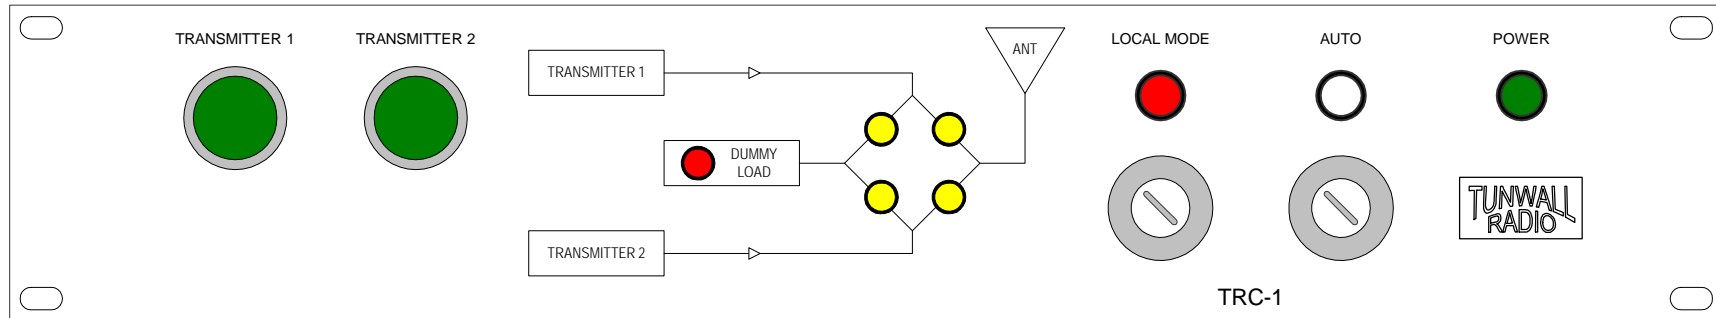

TUNWALL RADIO TRC-1 SINGLE SWITCH FM CONTROLLER

Height
2 RU
(3.5")

Depth
10"

For 1 coax switch, 2 transmitters, 1 antenna, and dummy load. Safe switching from a single momentary local or remote command.

Key switch selected AUTO function will transfer to the aux transmitter upon failure of the main transmitter.

Front panel flow chart graphic clarifies RF connections. Dummy load ready light works with the load interlock logic for automatic load protection.

Works with Dielectric 50000, 60000, Delta, Andrew, or any other coax switch with 12VDC, 24VDC, or 120VAC command inputs.