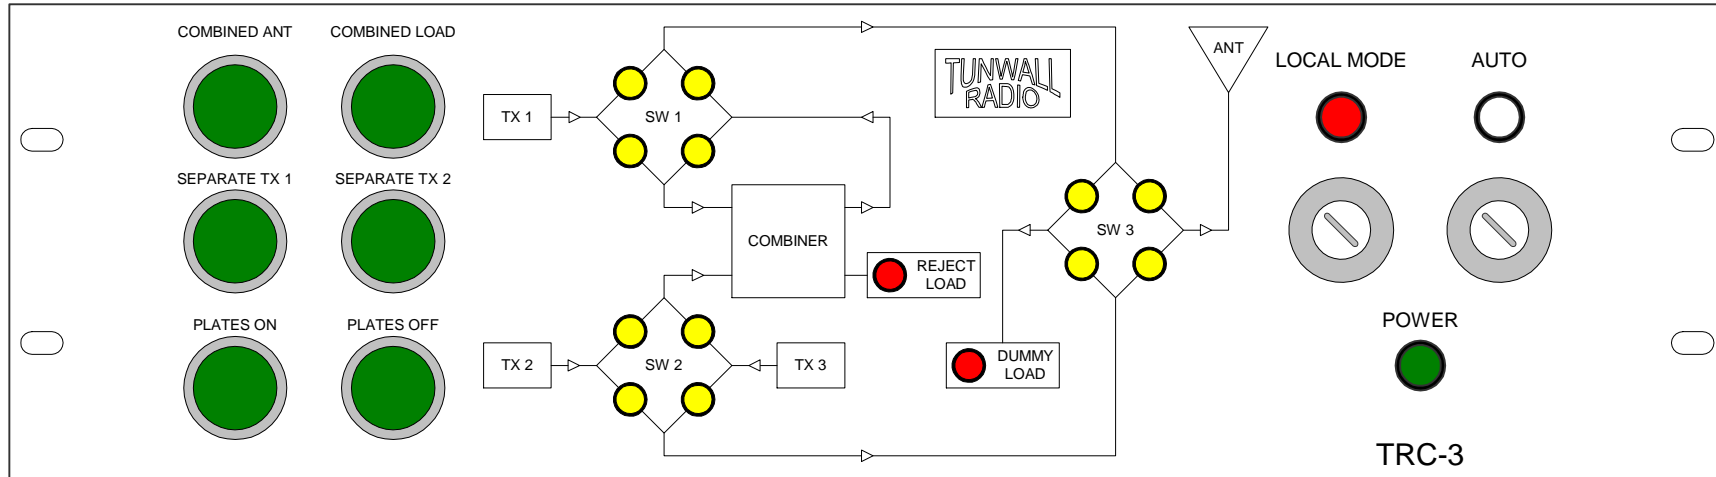

## TRC-3

Height  
3 RU  
(5.25")

Depth  
10"

For 3 coax switches and combiner, IBOC or analog. Safe switching from a single momentary local or remote command. Logic for a third transmitter is programmed.

Key switch selected AUTO function will transfer to separate TX 1 or TX 2 mode upon failure of either.

Front panel flow chart graphic clarifies RF connections. Dummy load ready light works with the load interlock logic for automatic load protection.

Works with Dielectric 50000, 60000, Delta, Andrew, or any other coax switch with 12VDC, 24VDC, or 120VAC command inputs.

Coax switches are connected to 9-pin plugs, same series as 60000 switch connector. All transmitter and remote connections are to standard .375 barrier strips.