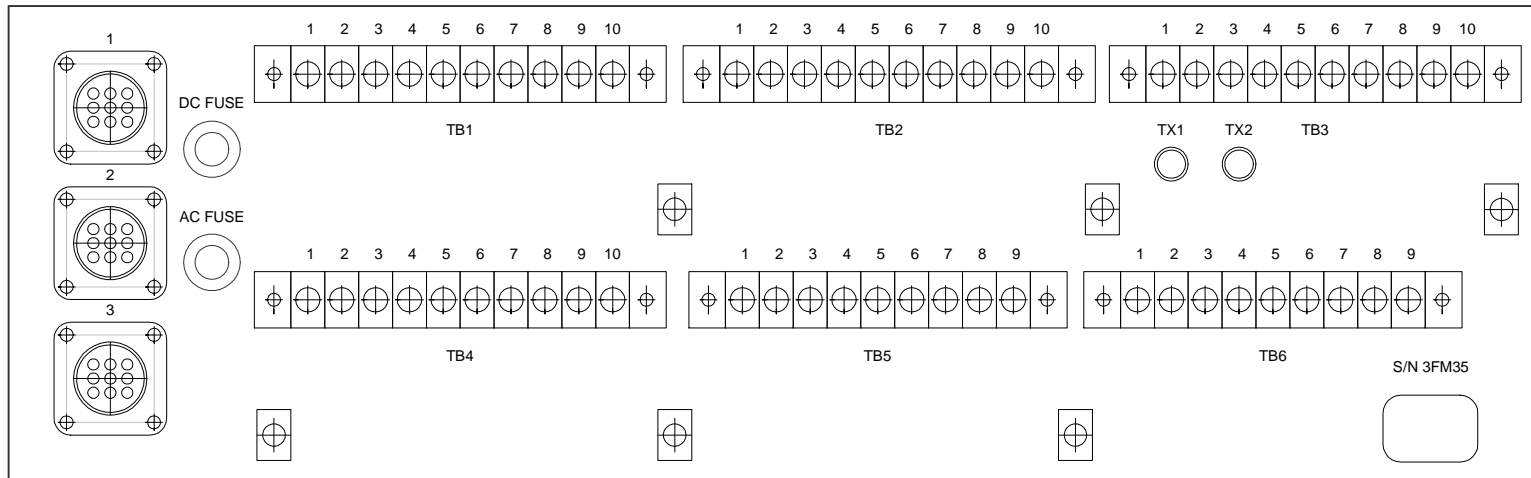

## TRC-3

Height  
3 RU  
(5.25")

Depth  
10"

For 3 coax switches and combiner, IBOC or analog. Safe switching from a single momentary local or remote command. Logic for a third transmitter is programmed.

Key switch selected AUTO function will transfer to separate TX 1 or TX 2 mode upon failure of either.

Front panel flow chart graphic clarifies RF connections. Dummy load ready light works with the load interlock logic for automatic load protection.