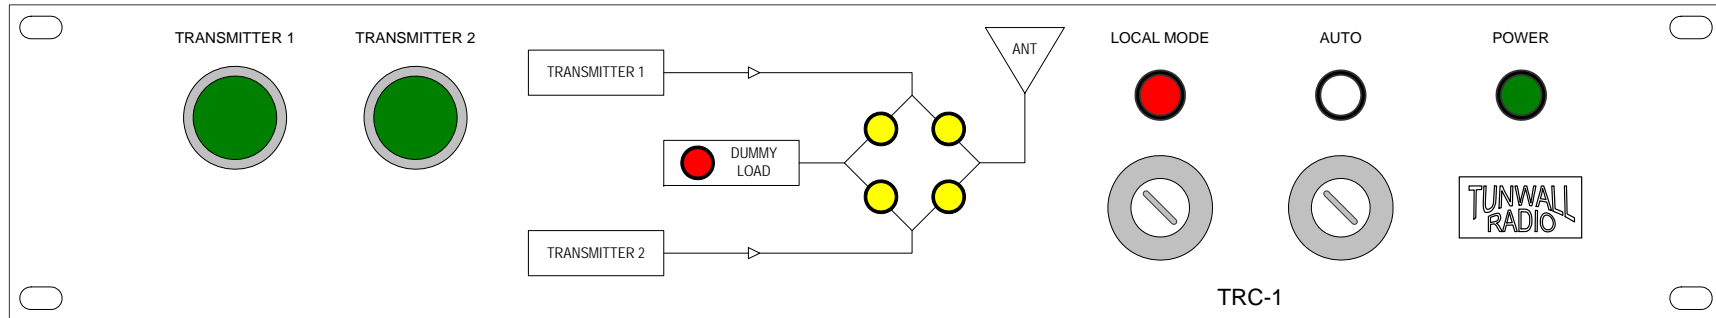

# TUNWALL RADIO TRC-1 SINGLE SWITCH FM CONTROLLER

Height  
2 RU  
(3.5")

Depth  
10"

For 1 coax switch, 2 transmitters, 1 antenna, and dummy load. Safe switching from a single momentary local or remote command.

Key switch selected AUTO function will transfer to the aux transmitter upon failure of the main transmitter.

Front panel flow chart graphic clarifies RF connections. Dummy load ready light works with the load interlock logic for automatic load protection.

Works with Dielectric 50000, 60000, Delta, Andrew, or any other coax switch with 12VDC, 24VDC, or 120VAC command inputs.

Coax switch is connected to a 9-pin plug, of the same series as the 60000 switch connector. All transmitter and remote connections are to standard .375 barrier terminals.