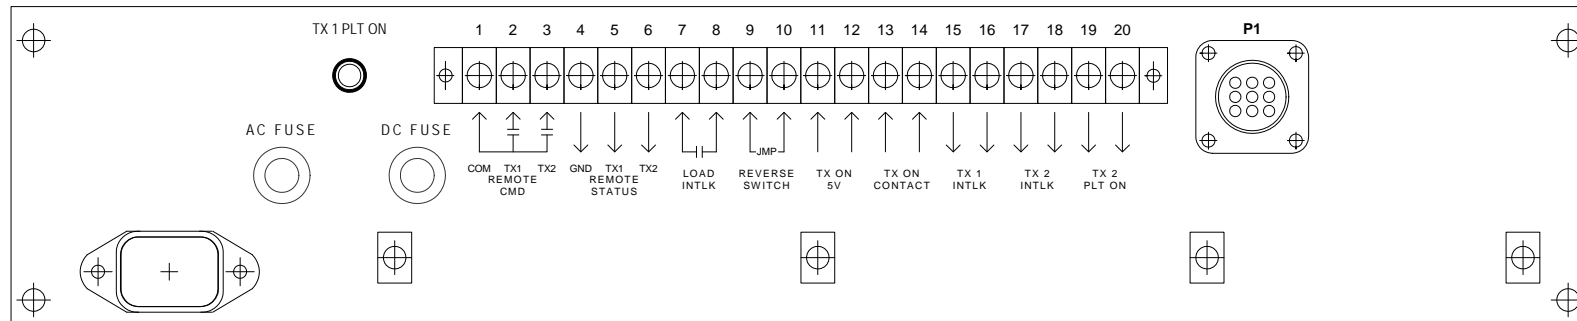

# TUNWALL RADIO TRC-1 SINGLE SWITCH FM CONTROLLER

Height  
2 RU  
(3.5")

Depth  
10"

For 1 coax switch, 2 transmitters, 1 antenna, and dummy load. Safe switching from a single momentary local or remote command.

Key switch selected AUTO function will transfer to the aux transmitter upon failure of the main transmitter.

Front panel flow chart graphic clarifies RF connections. Dummy load ready light works with the load interlock logic for automatic load protection.

Works with Dielectric 50000, 60000, Delta, Andrew, or any other coax switch with 12VDC, 24VDC, or 120VAC command inputs.

Coax switch is connected to a 9-pin plug, of the same series as the 60000 switch connector. All transmitter and remote connections are to standard .375 barrier terminals.